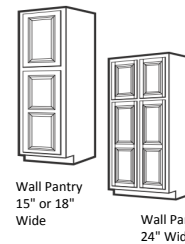

Wall Pantry 15" or 18" Wide

Wall Pantry 24" Wide