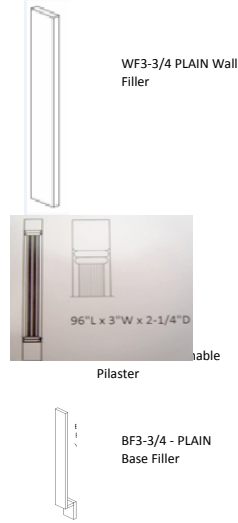

WF3-3/4-SOLID	Wall Filler - 3"W x 30"H x 3/4"T - SOLID	7	13	13	13	13	13	13	13	13	15	15	16
WF336-3/4-SOLID	Wall Filler - 3"W x 36"H x 3/4"T - SOLID	N/A	15	15	15	15	15	15	15	15	19	19	21
WF342-3/4-SOLID	Wall Filler - 3"W x 42"H x 3/4"T - SOLID	11	19	19	19	19	19	19	19	19	24	24	25
WF384-3/4-SOLID	Wall Filler - 3"W x 84"H x 3/4"T - SOLID	21	37	37	37	37	37	37	37	37	45	45	47
WF396-3/4-SOLID	Wall Filler - 3"W x 96"H x 3/4"T - SOLID	24	43	43	43	43	43	43	43	43	53	53	56
WF6-3/4-SOLID	Wall Filler - 6"W x 30"H x 3/4"T - SOLID	14	26	26	26	26	26	26	26	26	32	32	34
WF642-3/4-SOLID	Wall Filler - 6"W x 42"H x 3/4"T - SOLID	21	38	38	38	38	38	38	38	38	48	48	50
WF696-3/4-SOLID	Wall Filler - 6"W x 96"H x 3/4"T - SOLID	47	83	83	83	83	83	83	83	83	104	104	109
CFC96	Fluted Column Trimmable Pilaster - 3"W x 96"H x 2-1/4"T	N/A	178	178	178	N/A	N/A	178	178	178	215	N/A	226
BF3-3/4-SOLID	Base Filler - 3"W x 34-1/2"H x 3/4"T - SOLID	11	21	21	21	21	21	21	21	21	26	26	27
BF6-3/4-SOLID	Base Filler - 6"W x 34-1/2"H x 3/4"T - SOLID	19	35	35	35	35	35	35	35	35	44	44	47

TOE KICK														
ITEM #	DESCRIPTION	CYO	BBG	SF/LS	WS	DS	YP	CW	MA	LCR/NVB	CP	FC/BAM	IM	SKETCH
TK8	Toe Kick - 4-1/2"H x 96"L x 1/2"T	$15	$28	$28	$28	$28	$28	$28	$28	$28	$35	$35	$37	
TK8-AL	Toe Kick - 4-1/2" x 8' (Aluminum Effect)	N/A	N/A	N/A	N/A	N/A	N/A	N/A	N/A	N/A	N/A	40	N/A	
Toe Kick CAP	Connectors for Aluminum Effect Toe Kicks	N/A	N/A	N/A	N/A	N/A	N/A	N/A	N/A	N/A	N/A	6	N/A	

VANITIES														
ITEM #	DESCRIPTION	CYO	BBG	SF/LS	WS	DS	YP	CW	MA	LCR/NVB	CP	FC/BAM	IM	SKETCH
S1816	18"W x 21"D x 30"H - 2 Doors	$58	$81	N/A	N/A	N/A	N/A	N/A	N/A	N/A	N/A	N/A	N/A	
S2418B	24"W x 21"D x 30"H - 2 Doors	78	108	N/A	N/A	N/A	N/A	N/A	N/A	N/A	N/A	N/A	N/A	
S2421B	24"W x 21"D x 30"H - 2 Doors	83	123	N/A	N/A	N/A	N/A	N/A	N/A	N/A	N/A	N/A	N/A	
S2421B-34-1/2"H	24"W x 21"D x 34-1/2"H - 2 Doors	N/A	N/A	132	139	139	144	144	144	144	213	185	196	
S3021B-34-1/2"H	30"W x 21"D x 34-1/2"H - 2 Doors	129	152	168	175	175	181	181	181	181	267	232	N/A	
S3621B-34-1/2"H	36"W x 21"D x 34-1/2"H - 2 Doors	147	178	N/A	212	212	218	218	218	218	286	286	N/A	
S3021DL-34-1/2"H	30"W x 21"D x 34-1/2"H - 1 Door 2 Left Drawers	181	213	N/A	251	N/A	N/A	256	256	256	350	350	368	
S3021DR-34-1/2"H	30"W x 21"D x 34-1/2"H - 1 Door 2 Right Drawers	181	213	N/A	251	N/A	N/A	256	256	256	350	350	368	
S3621BDL-34-1/2"H	36"W x 21"D x 34-1/2"H - 2 Doors, 2 Left Drawers	204	238	272	286	N/A	N/A	294	294	294	399	399	419	
S3621BDR-34-1/2"H	36"W x 21"D x 34-1/2"H - 2 Doors, 2 Right Drawers	204	238	272	286	N/A	N/A	294	294	294	399	399	419	
S4821B12D-34-1/2"H	48"W x 21"D x 34-1/2"H - 2 Doors, 3 drawers	N/A	N/A	367	385	N/A	N/A	N/A	N/A	N/A	570	N/A	N/A	
SVS84221BD12-30"H	42"W x 21"D x 30"H - 2 Doors, 2 top side drawers, 1 Header	N/A	N/A	N/A	N/A	N/A	339	N/A	N/A	N/A	N/A	N/A	N/A	
SVS86021BD-34-1/2"H	60"W x 21"D x 34-1/2"H - 4 Doors, 1 Center Header 2 Top Drawers	N/A	N/A	N/A	N/A	N/A	N/A	N/A	N/A	N/A	N/A	N/A	N/A	

42" and 60" Vanities: 2 Small Top Drawers

3-DRAWER VANITY DRAWER BASES - 21" DEEP														
ITEM #	DESCRIPTION	CYO	BBG	SF/LS	WS	DS	YP	CW	MA	LCR/NVB	CP	FC/BAM	IM	SKETCH