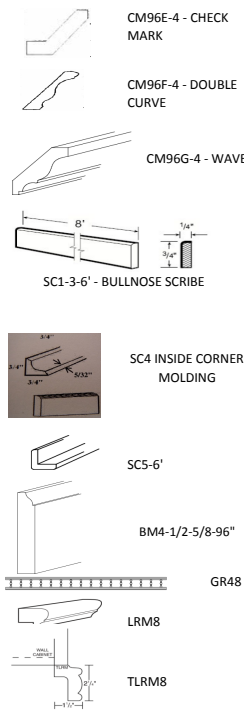

CM96E-4	Crown Molding - 96"L x 4"H - PLAIN	N/A	N/A	N/A	89	89	N/A	N/A	N/A	N/A	N/A	106	N/A
CM96F-4	Crown Molding - 94-1/2"L x 4"H - DOUBLE CURVE	N/A	N/A	N/A	N/A	N/A	N/A	N/A	N/A	N/A	N/A	N/A	N/A
CM96G-4	Crown Molding - 3-1/2"L x 96"H - WAVE	N/A	N/A	N/A	N/A	N/A	N/A	N/A	N/A	N/A	N/A	N/A	N/A
SC1-3	BULLNOSE SCRIBE Molding - 3/4"H x 96"L x 1/4"T - bull nose 1 side	7	11	N/A	N/A	N/A	N/A	N/A	N/A	N/A	N/A	15	15
SC1-3-6'	BULLNOSE SCRIBE Molding - 3/4"H x 72"L x 1/4"T - side bull nose 1	N/A	N/A	9	9	9	9	9	9	9	15	N/A	N/A
SC4	Inside Molding - 3/4"W 34"W x 96"L x 5/32"T	12	17	17	17	N/A	N/A	17	17	17	24	24	25
SC4-6'	Inside Molding - 3/4"W 3/4"W x 72"L x 5/32"T	N/A	N/A	N/A	N/A	21	21	N/A	N/A	N/A	N/A	N/A	N/A
SC5	Outside Molding - 3/4"W 3/4"W x 96"L x 1/4"T	10	16	N/A	N/A	N/A	N/A	N/A	N/A	N/A	N/A	20	21
SC5-6'	Molding - 3/4"W 3/4"W x 72"L x 1/4"T	N/A	N/A	12	12	13	13	13	13	13	20	N/A	N/A
BM4-1/2-5/8-96"	Base Molding - 4-1/2"H x 5/8"T x 96"L	N/A	67	67	67	67	67	67	67	67	83	83	87
GR48	Rail - 48"L x 2-1/2"H x 3/4"T	N/A	49	49	N/A	N/A	N/A	49	49	49	N/A	N/A	81
LRM8	Under Wall Cabinet Molding to hide lights - 96"L x 1-1/2"D x 1"T	26	47	47	47	47	47	47	47	47	58	58	61
TLRM8	FANCY Under Wall Cabinet Molding to hide lights - 96"L x 1-1/2"D x 2-1/4"T	N/A	114	114	114	114	114	114	114	114	142	N/A	149

ISLAND														SKETCH
ITEM #	DESCRIPTION	CYO	BBG	SF/LS	WS	DS	YP	CW	MA	LCR/NVB	CP	FC/BAM	IM	
IB3030	Island - Octagon 30" x 30"	N/A	N/A	N/A	N/A	N/A	N/A	N/A	N/A	N/A	N/A	N/A	$425	

DECORATIVE LEGS														SKETCH
ITEM #	DESCRIPTION	CYO	BBG	SF/LS	WS	DS	YP	CW	MA	LCR/NVB	CP	FC/BAM	IM	
TP3/WF34-1/2	Décor Leg - 3" x 3" x 34-1/2"H + Wall Filler 34-1/2"H	N/A	$109	$109	$119	$119	$119	$119	$119	$119	$148	N/A	$156	
LEG81	Décor Leg - 3"W x 1-1/2"D x 34-1/2"H	N/A	94	94	100	N/A	100	100	100	100	156	N/A	164	
LEG82	Décor Leg - 3"W x 1-1/2"D x 34-1/2"H	N/A	88	88	95	N/A	N/A	95	95	95	N/A	N/A	125	
LEG83	Décor Leg - 3"W x 1-1/2"D x 34-1/2"H	N/A	103	103	N/A	N/A	N/A	111	111	111	118	N/A	145	
LEG84-BLACK	Décor Leg - 3"W x 3"D x 34-1/2"H	160	160	160	160	N/A	N/A	160	160	160	160	160	160	
LEG-SMALLS1	Décor Short Leg - 3"W x 4-1/2"H	N/A	18	18	N/A	N/A	N/A	19	19	19	N/A	N/A	26	
LEG-SMALLS2	Décor Short Leg - 3"W x 4-1/2"H	N/A	22	22	N/A	N/A	N/A	24	24	24	N/A	N/A	32	
LEG-SMALLS3	Décor Short Leg - 3"W x 4-1/2"H	N/A	23	23	N/A	N/A	N/A	24	24	24	N/A	N/A	32