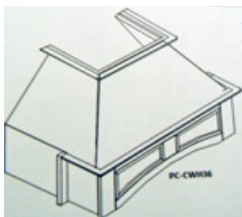

CWH36: Wood Hood

CWH36: Wood Hood with KEYSTONE Arch

Our warehouse can help you design and build a custom hood using any of these 5 styles in 36" to 60" widths. (For ASSEMBLED cabinets only)

Prices for custom hoods usually range between $1,100 - $2,700, depending upon size, detail, and cabinet style.

Prices quoted do NOT include top crown molding.